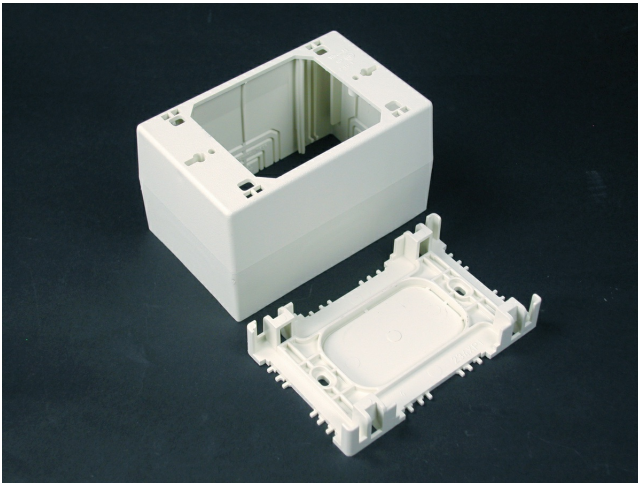

Wiremold
NM2000 Extra Deep Device Box Fitting
Part No. NM2044-WH

Mounts power/communications devices when additional depth is required. Has combination twistouts for 2700, 2800, 2900 and NM2000 Series Raceways. 4 3/4" L x 3" W x 2 3/4" D (121mm L x 76mm W x 70mm D). 1-Gang.

Features & Benefits

Mounts power/communications devices when additional depth is required. Has combination twistouts for 2700, 2800, 2900 and NM2000 Series Raceways. 4 3/4" L x 3" W x 2 3/4" D (121mm L x 76mm W x 70mm D). 1-Gang.

Specifications

General Info

Product Line	Wiremold	Color	White
UPC Number	786776541823	Country Of Origin	United States
Material	Plastic	Product Series	NM2000 Series
Installation Location	On Wall	Application Sector	Commercial, Residential
Standard	cULus Listed Base & Blank Cover: File E90378 Guide RJBT. Multioutlet Assemblies: File E15191 Guide PVGT. Fittings: File E90377 Guide RJPR. Base & Blank Cover & Plugmold Series w/Snapcoil Harness: Meets Article 386 of NEC. Meets Section 12-3032 of CEC. Plugmold Wired Sections: Meets Article 380 of NEC. Meets Section 12-3032 of CEC.	Warranty Type	1-Year from Installation or 2-Years from Day of Sale
Type	Raceway Device Box		

Dimensions

Product Width US	3.0 in	Product Weight US	0.397 lb
------------------	--------	-------------------	----------

Product Depth US 2.75 in

Product Length US 4.75 in

Listing Agencies / 3rd Party Agencies